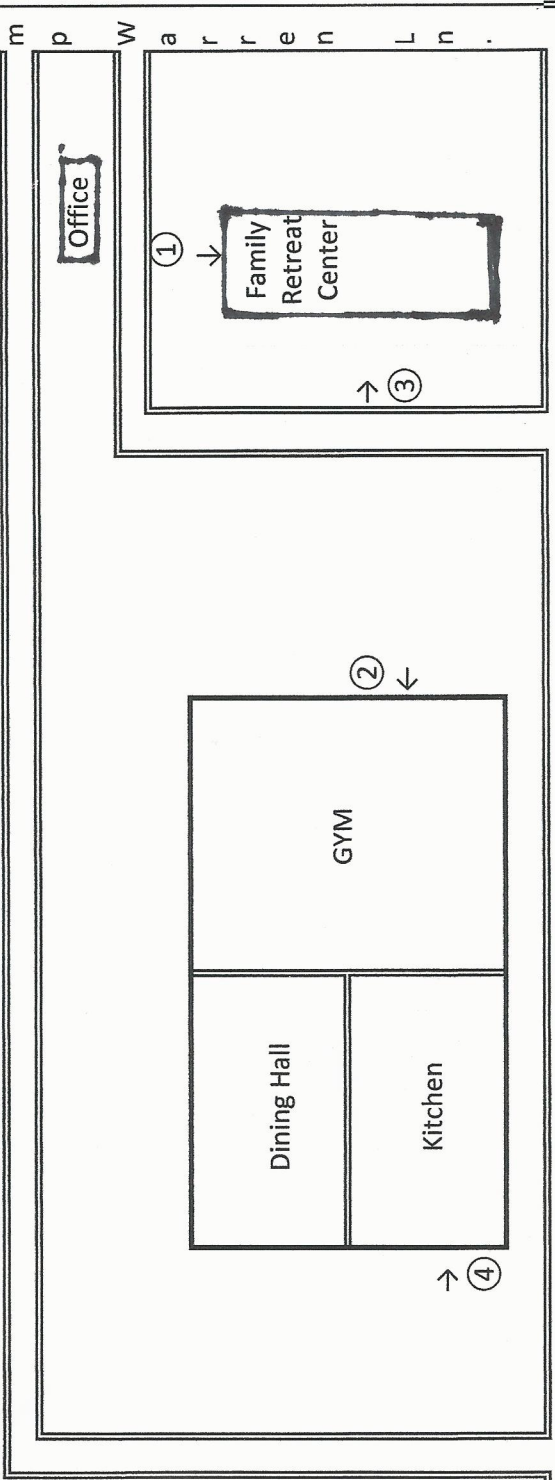

DECATUR AIRPORT

Route 36 after Airport entrance

At Long Creek Plaza
Turn Right

Camp Warren Rd.
Camp Warren
4225 Camp Warren Lane
Decatur, Illinois 62521

Camp Warren Rd.

Large Sign to
Camp Warren

TURN TO NEXT PAGE FOR Arrow INSTRUCTION'S

CAMP WARREN MAP INSTRUCTIONS

Arrow 1. Is Agape Chapel will be visited at the north entrance **only?**

Arrow 2. Is where:

Sponsor's Hour meets in **Dining Hall** at **8:00pm Thursday.**

Apostolic Hour meets in **Gym** at **8:30pm Saturday.**

Candlelight is approximately **9:45pm** after **Apostolic Hour.**

Arrow 3. Is where **Team** and **Pilgrims** meet **Please Do Not Enter Door's.**

Arrow 4. Is where **Gut Bucket** rehearses **7pm** in **Dining Hall Saturday.**

Arrow 5. Receives all **Pillow Agape** and **Agape Letters** till **11:00pm Sunday.**